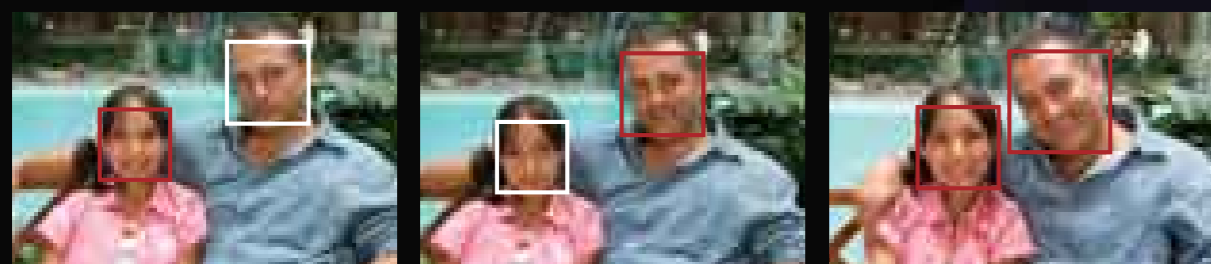

Features of Smile Shutter include:

- Automatically detecting and capturing smiles
- Capturing natural and candid shots
- Taking photos without interrupting video recording

Child Priority

Adult Priority

All

Integrated GPS

How often have you looked at a digital photo or video and wondered where it was taken?

GPS tagging of images lets you relive your trip, step-by-step, and even export it to the web to incorporate other images and information about the area.

Sony offers integrated GPS on selected Handycam models and GPS tagging of all digital images with the GPS-CS3 adaptor.