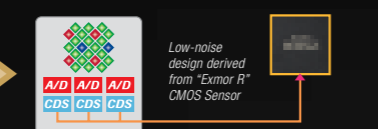

Newly Enhanced "Exmor R" CMOS Sensor

Analogue signal transmission, subject to noise   Digital signal transmission, subject to noise

A/D Conversion   Correlated Double Sampling