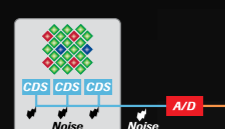

Previous CMOS Sensor